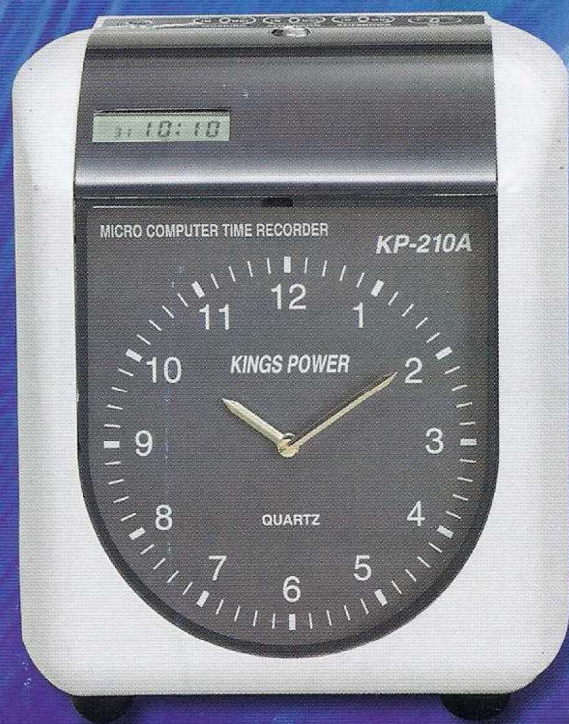

# KINGS POWER

Micro Computer Time Recorder

# KINGS POWER

Micro Computer Time Recorder

( Made in Taiwan )

## Features:

1. Large display, small and compact body. Convenient for table tops or easy wall mounting fits in any narrow space.
2. Accurate perpetual calendar, automatic adjustment at the end of the month and leap year.
3. Maintenance free, long life print head.
4. Fully automatic, across/up/down card printing.
5. Auto-shift IN-OUT printing position, auto-detect the correct side of card.
6. Program can be set by any day of week.
7. Easy to use 2-color cartridge ribbon.
8. Built-in melody chime, with external output.
9. Payroll cut-off date setting can be changed at option, monthly, semi-monthly, weekly & bi-weekly.
10. Programmable multilingual printing capability.
11. Reliable micro-processor control.
12. Lithium battery protects the clock, calendar and program data for 2 years.
13. Back-up battery keeps working in case of power failure.

Dimensions : 190(W) x 210(H) x 130(D)mm

Weight : 3kg

Standard time card : 186(H) x 86(W)mm

Function \ Model	KP-210A	KP-210AB	KP-210D	KP-210DB
Display method	Analog display&Small LCD		Large LCD display	
Two color printing	●	●	●	●
Perpetual calendar	●	●	●	●
Music chime	●	●	●	●
Auto IN/OUT shift	●	●	●	●
Back-up battery		●		●